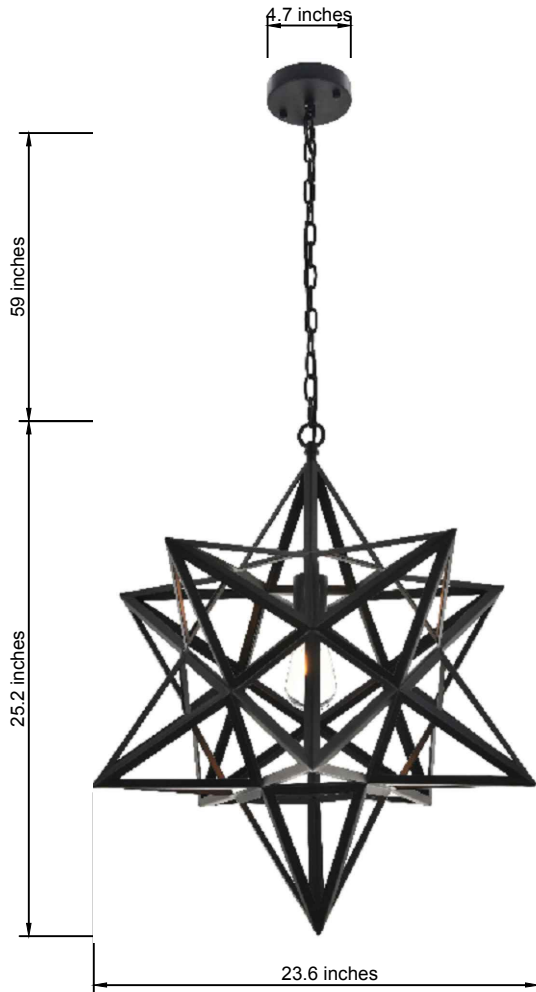

PRODUCT SPECIFICATION SHEET

Nocturne COLLECTION
Nocturne 1-Light Black Pendant

Black
Item No: LD4076D24BK

Dimensions

Canopy Size(in)	4.7"*1"
Chain/Rod Length	59"
Length	N/A
Width	23.6"
Height	25.2"
Maximum Height	89"

Specifications

Finish	1 Finish
Material	Iron
Glass Color	N/A
Type	Pendant
Hanging Device	Chain
Voltage	110-125V
Dimmable	YES
Warranty	1 Year Limited
Shipment Type	Small Parcel

Bulb / Socket

Socket Type	E26
Number of Lights	1
Wattage/Bulb	40W
Included	No

Installation

Indoor/Outdoor	Indoor
Dry/Wet/Damp	Dry
Weight	6 LBS
Wire Length	79"
Safety Rating	ETL Listed

Available Finishes